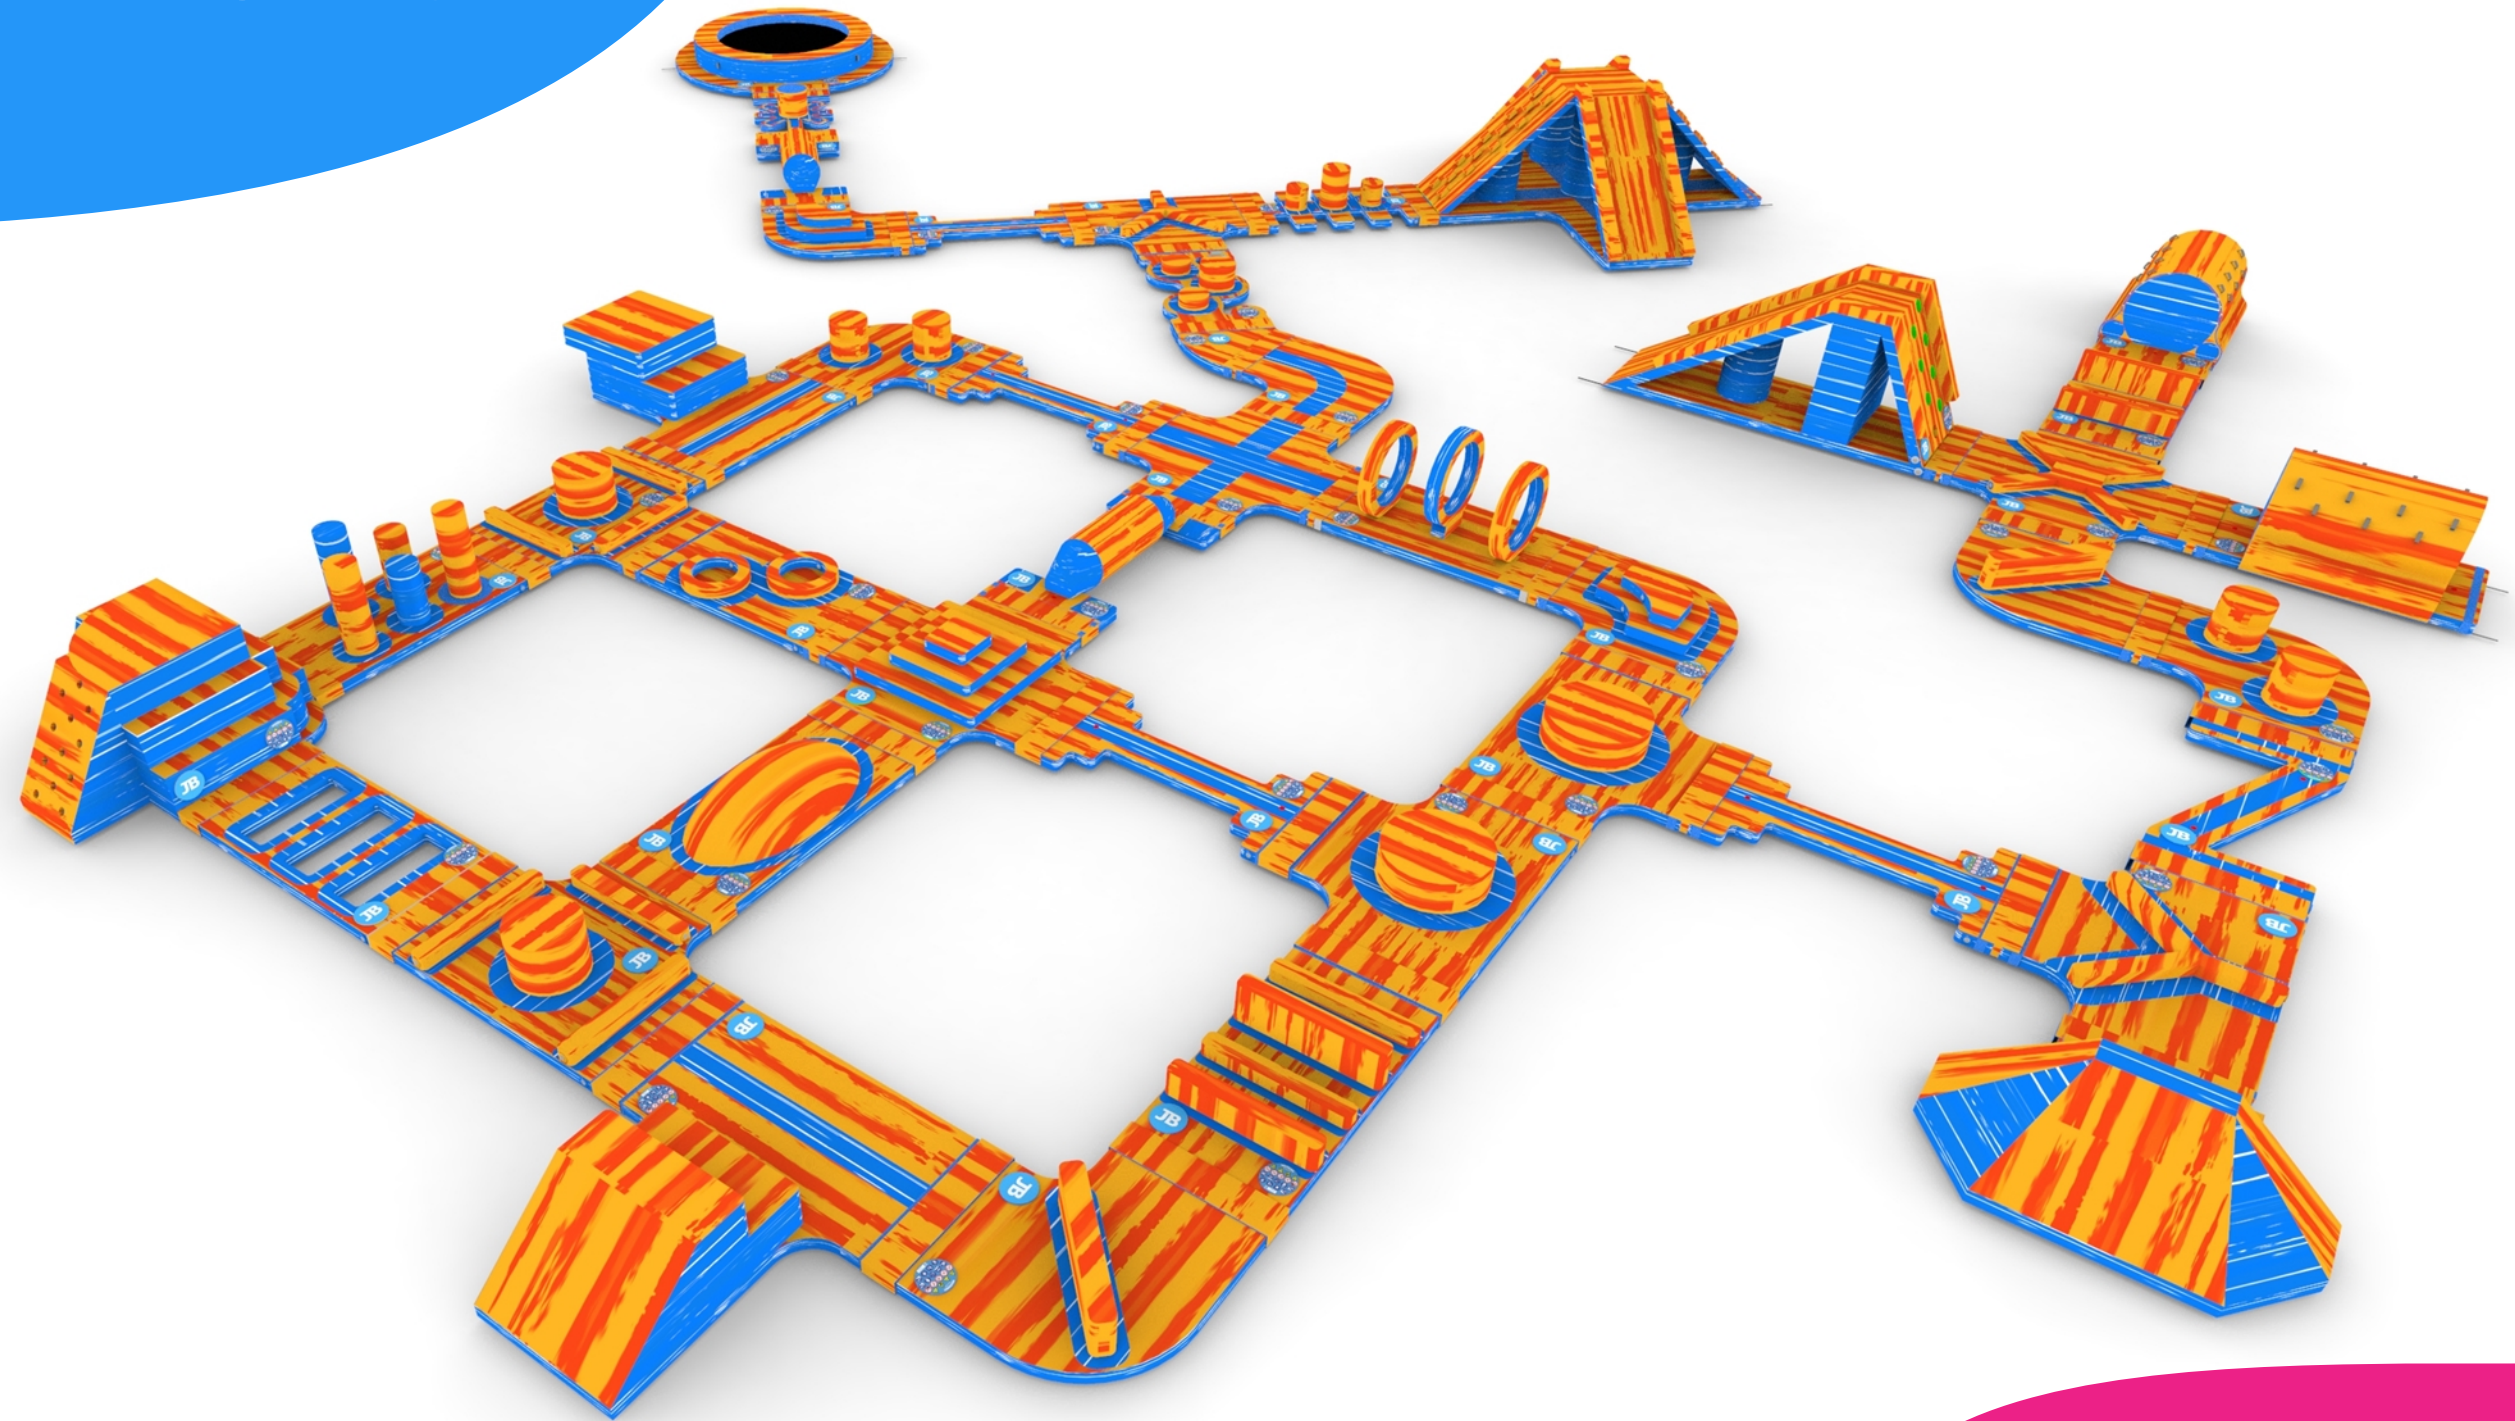

JB WATERPLAY PARKS

JB WATERPLAY PARK DELUXE CITY

JB WATERPLAY PARK DELUXE CITY

DIMENSIONS

±35 x 35m

PRICE

€91.985,-

PARK DETAILS

2 pc

CORNERFLOAT PYRAMID
JBW M006

CAPACITY ADULTS: 2
CAPACITY CHILDREN: 4
DIMENSIONS: (WxLxH) 2,4 x 2,4 x 0,45 m
WEIGHT: 30 kg
PRICE: € 1.650,-

1 pc

FLOATPANEL ROUNDABOUTS
JBW M020

CAPACITY ADULTS: 1
CAPACITY CHILDREN: 2
DIMENSIONS: (WxLxH) 3,2 x 1,6 x 0,55 m
WEIGHT: 25 kg
PRICE: € 1.650,-